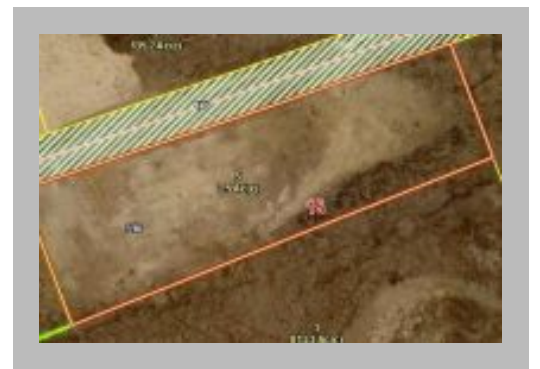

Beautiful Home Site! 316 Highway Z, Whiteside, \$50,000

Scan the code above with your mobile device or click it to go directly to the Crouse Real Estate website for Beautiful Home Site! 316 Highway Z, Whiteside, \$50,000

Details

Status : Sold
Address : 316 Highway Z, Whiteside, MO 63387
City : Whiteside
State : Missouri
Price : \$50,000
Total Acres : 2.40
Features : Horse Allowed
Listed By : Kevin Hupper

Directions