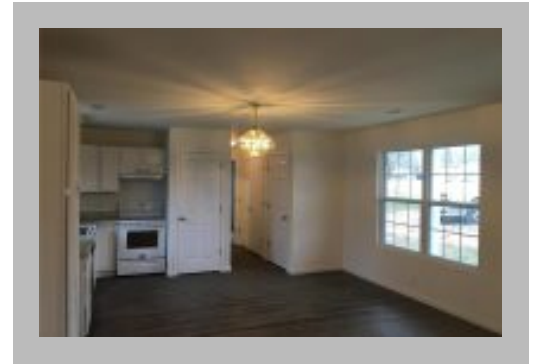

**New Construction! 136 Highland Drive, Troy, MO 63379, \$180,000**

**Details**

---

Status : Under Contract  
Address : Troy, Missouri  
City : Troy  
State : Missouri  
Price : \$180,000  
Total Acres : 0.55  
Features : Central Air, MF Laundry  
Listed By : Kevin Hupper

**Directions**

---

Scan the code above with your mobile device or click it to go directly to the Crouse Real Estate website for New Construction! 136 Highland Drive, Troy, MO 63379, \$180,000