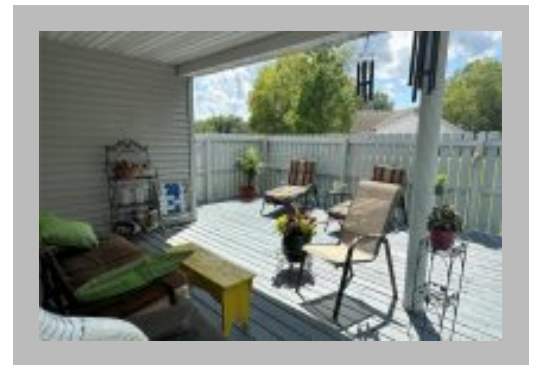

**Nice 3BR/2.5 BA Ranch! 1528 Bishop Drive, Troy, MO 63379,
\$269,900**

Details

Status : Sold
Address : Troy, Missouri
City : Troy
State : Missouri
Price : \$269900
Total Acres : 0.22
Features : Ceiling Fan, Central Air, Deck,
Fencing, Fireplace, 2 Car Garage, Vaulted
Ceilings
Listed By : Cortney Hupper Lenk

Directions

Scan the code above with your mobile device or click it to go directly to the Crouse Real Estate website for Nice 3BR/2.5 BA Ranch! 1528 Bishop Drive, Troy, MO 63379, \$269,900