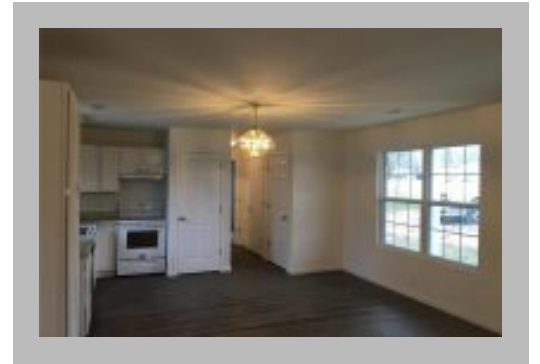

Directions

Scan the code above with your mobile device or click it to go directly to the Crouse Real Estate website for New Construction! 136 Highland Drive, Troy, MO 63379, \$180,000